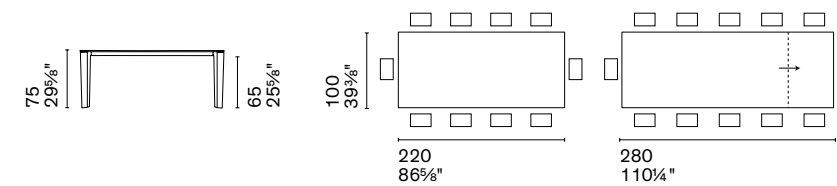

CS4097-R 220

Nota Per le combinazioni disponibili consultare il listino prezzi. / **Note** Please check all available combinations in the price list.