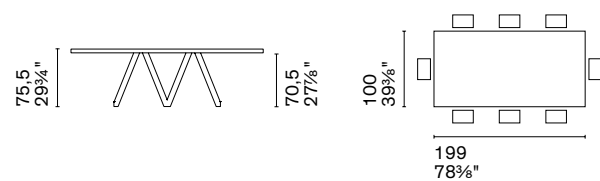

CS4092-FR 200 MTO