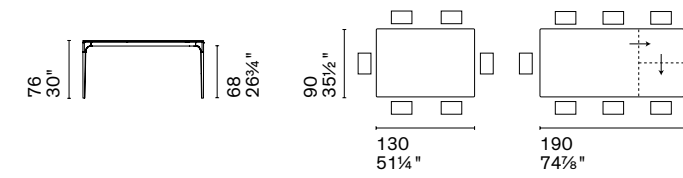

Silhouette Tavolo / Table CS4125-R P15 / P6C

CS4125-R 130