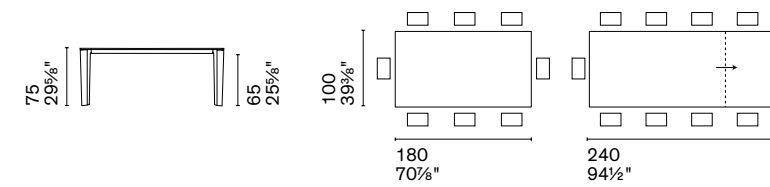

CS4097-R 180