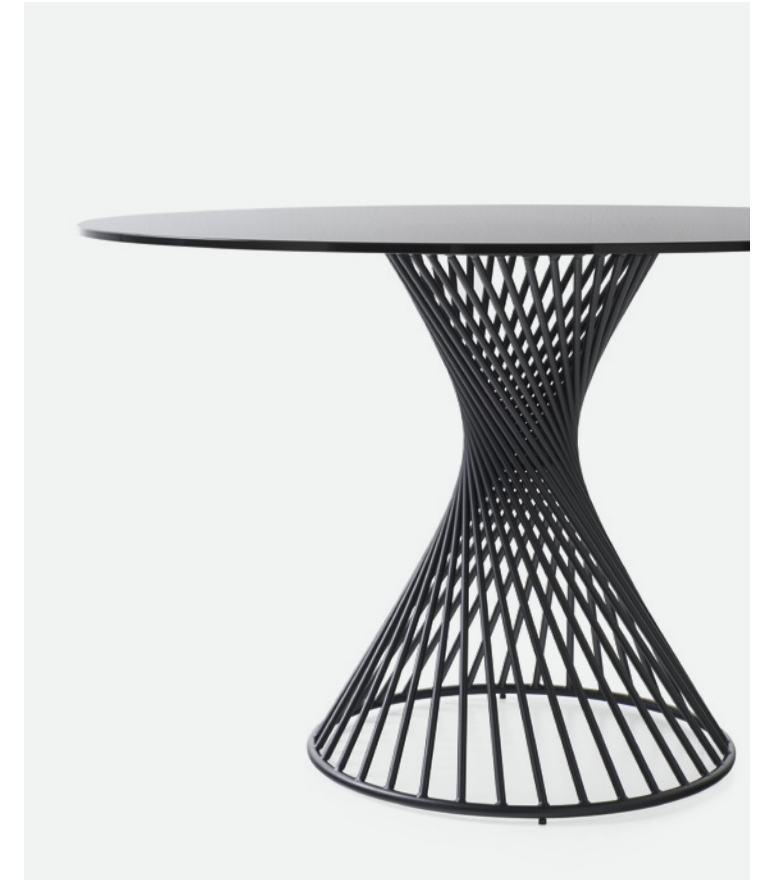

Vortex
Saint Tropez
Madison

Tavolo / Table
Sedia / Chair
Tappeto / Rug

CS4108-FD P15 / GTG
CS1845 P15 / P266
CS7266

Vortex Tavolo / Table CS4108-FD P15 / GTG

Nota Per le combinazioni disponibili consultare il listino prezzi. / **Note** Please check all available combinations in the price list.