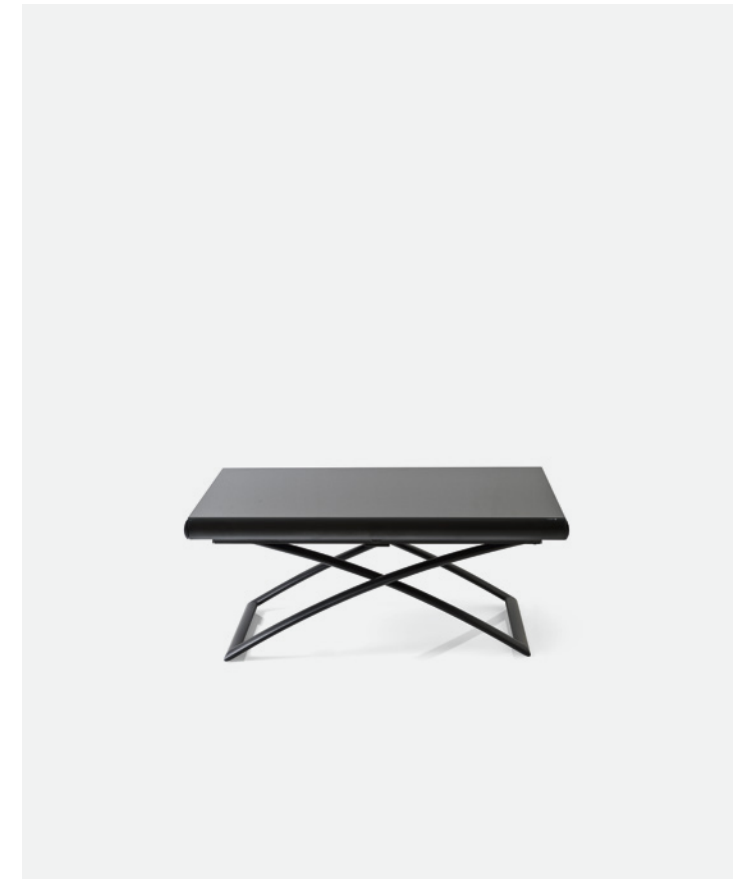

Dakota Tavolino / Multi-purpose table CS5078 P15 / GB