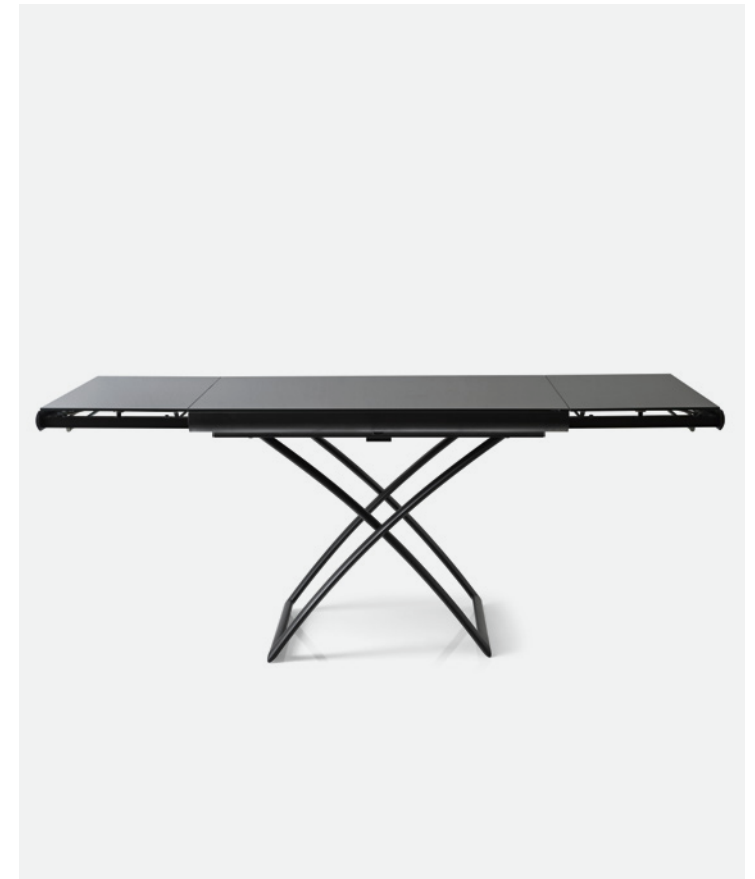

Dakota Tavolino / Multi-purpose table CS5078 P15 / GB