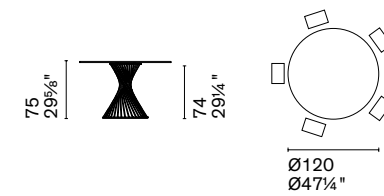

CS4108-FD 120
CS4108-FD 120 MTO