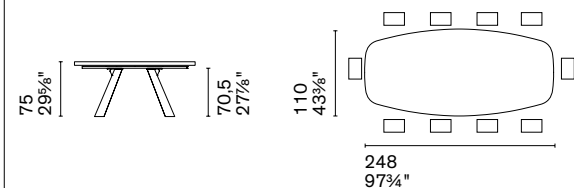

CS4115-FS 250

Nota Per le combinazioni disponibili consultare il listino prezzi. /Note Please check all available combinations in the price list.