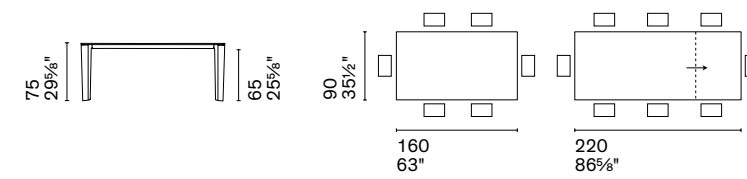

CS4097-R 160