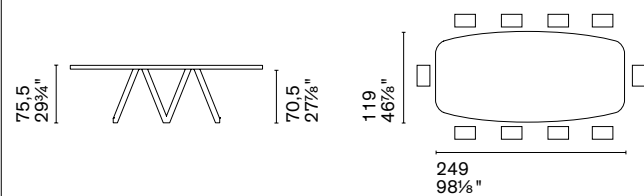

CS4092-FB 250
CS4092-FB 250 MTO