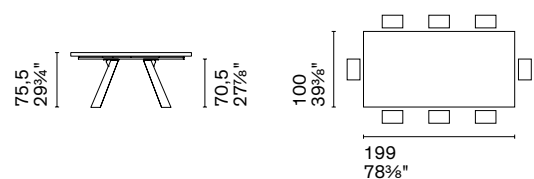

CS4115-FR 200 MTO