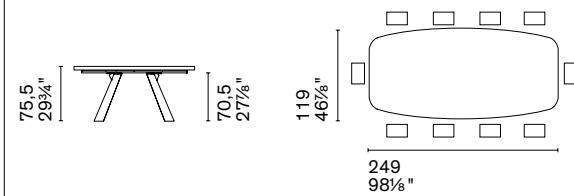

CS4115-FB 250
CS4115-FB 250 MTO