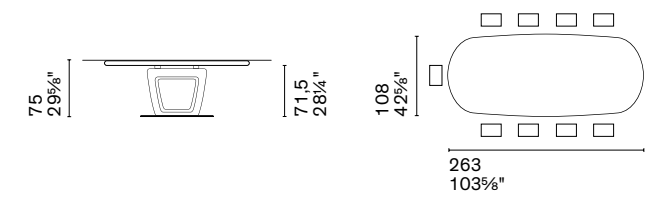

Orbital

Tavolo /Table

CS4145-S 165 P15 / GTG

CS4145-FS 260
CS4145-FS A 260