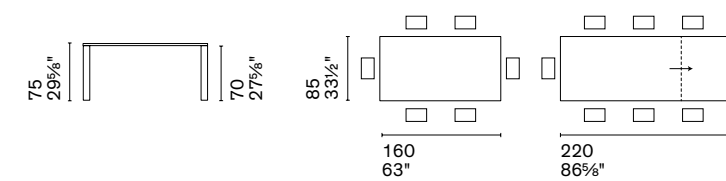

CS4139-R 160

Nota Per le combinazioni disponibili consultare il listino prezzi. / **Note** Please check all available combinations in the price list.