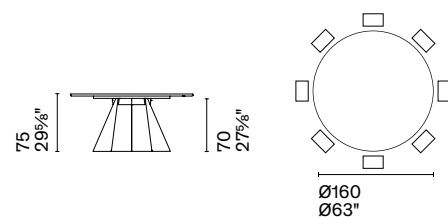

CS4113-FD 160
CS4113-FD 160 MTO