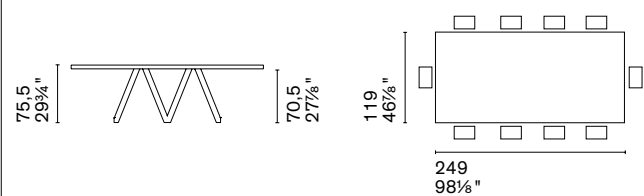

CS4092-FR 250 MTO