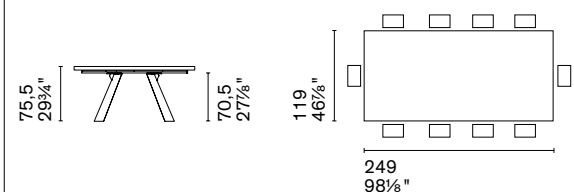

CS4115-FR 250 MTO