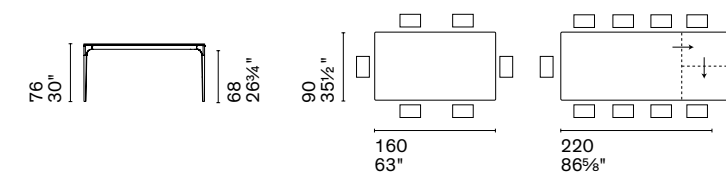

CS4125-R 160

Nota Per le combinazioni disponibili consultare il listino prezzi. / **Note** Please check all available combinations in the price list.