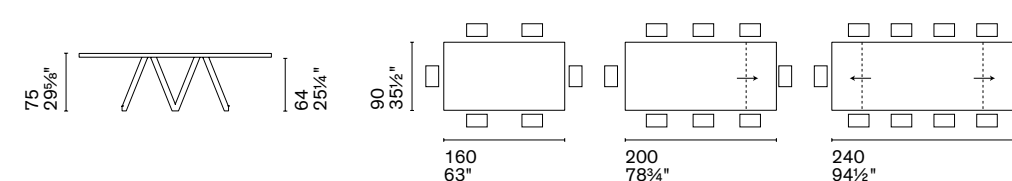

CS4111-R 160
CS4111-R 160 MTO