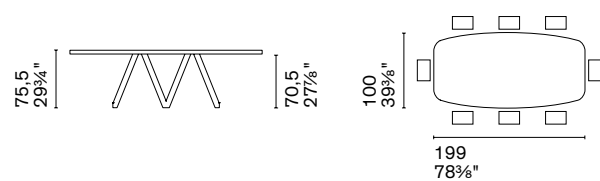

CS4092-FB 200
CS4092-FB 200 MTO