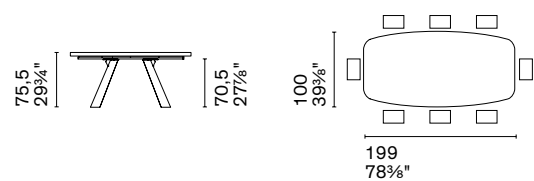

CS4115-FB 200
CS4115-FB 200 MTO