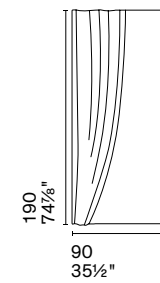

CS5146-G

Nota Per le combinazioni disponibili consultare il listino prezzi. / **Note** Please check all available combinations in the price list.