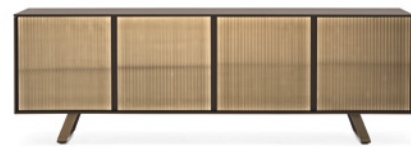

Nella zona giorno, anche nella più moderna, la madia è un mobile contenitore indispensabile. Secret è una proposta versatile, che si adatta a qualsiasi stile grazie all'ampia gamma di finiture con cui personalizzare le ante e i piedini a slitta. È priva di maniglie: l'apertura delle ante è push-pull, quella dei cassetti si serve del gioco di spessori verticali.

In the day area, even in the most modern one, the sideboard is an essential storage unit. Secret is a versatile product that adapts to any style thanks to the wide range of finishes with which you can customize the doors and the sled feet. It has no handles: the doors open with a push-pull system, the drawers use the play of vertical thicknesses.

Secret

CS6053-3