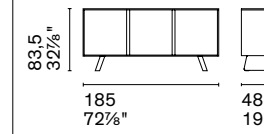

CS6053-1 V

Nota Per le combinazioni disponibili consultare il listino prezzi. /**Note** Please check all available combinations in the price list.