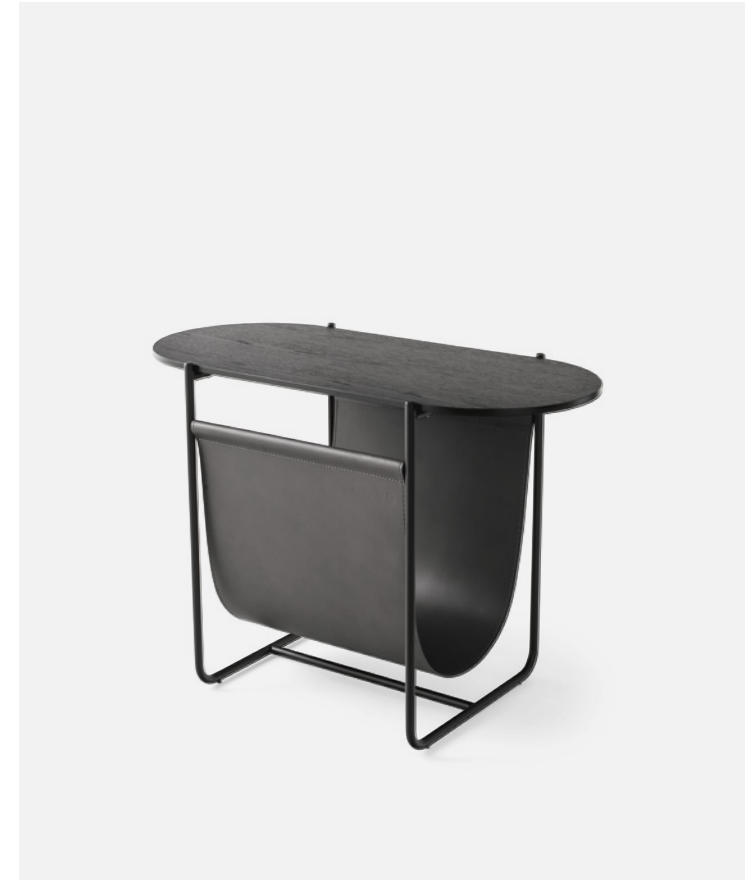

In the Magazine coffee table, shape is inspired by function. Under the top, there is a magazine holder, made of elegant regenerated leather. Simple, lightweight thanks to the tubular metal frame, Magazine is ideal next to the sofa but also perfect beside the bed, where it becomes an original and contemporary bedside table.

Magazine

CS5108

design by Busetti Garutti Redaelli

Magazine
Haven
Roche

Tavolino /Coffee table
Poltrona /Lounge chair
Tappeto /Rug

CS5108 P15 / P15L-R04
CS3444 / SWF
CS7258

Magazine Tavolino /Coffee table CS5108 P15 / P15L-315