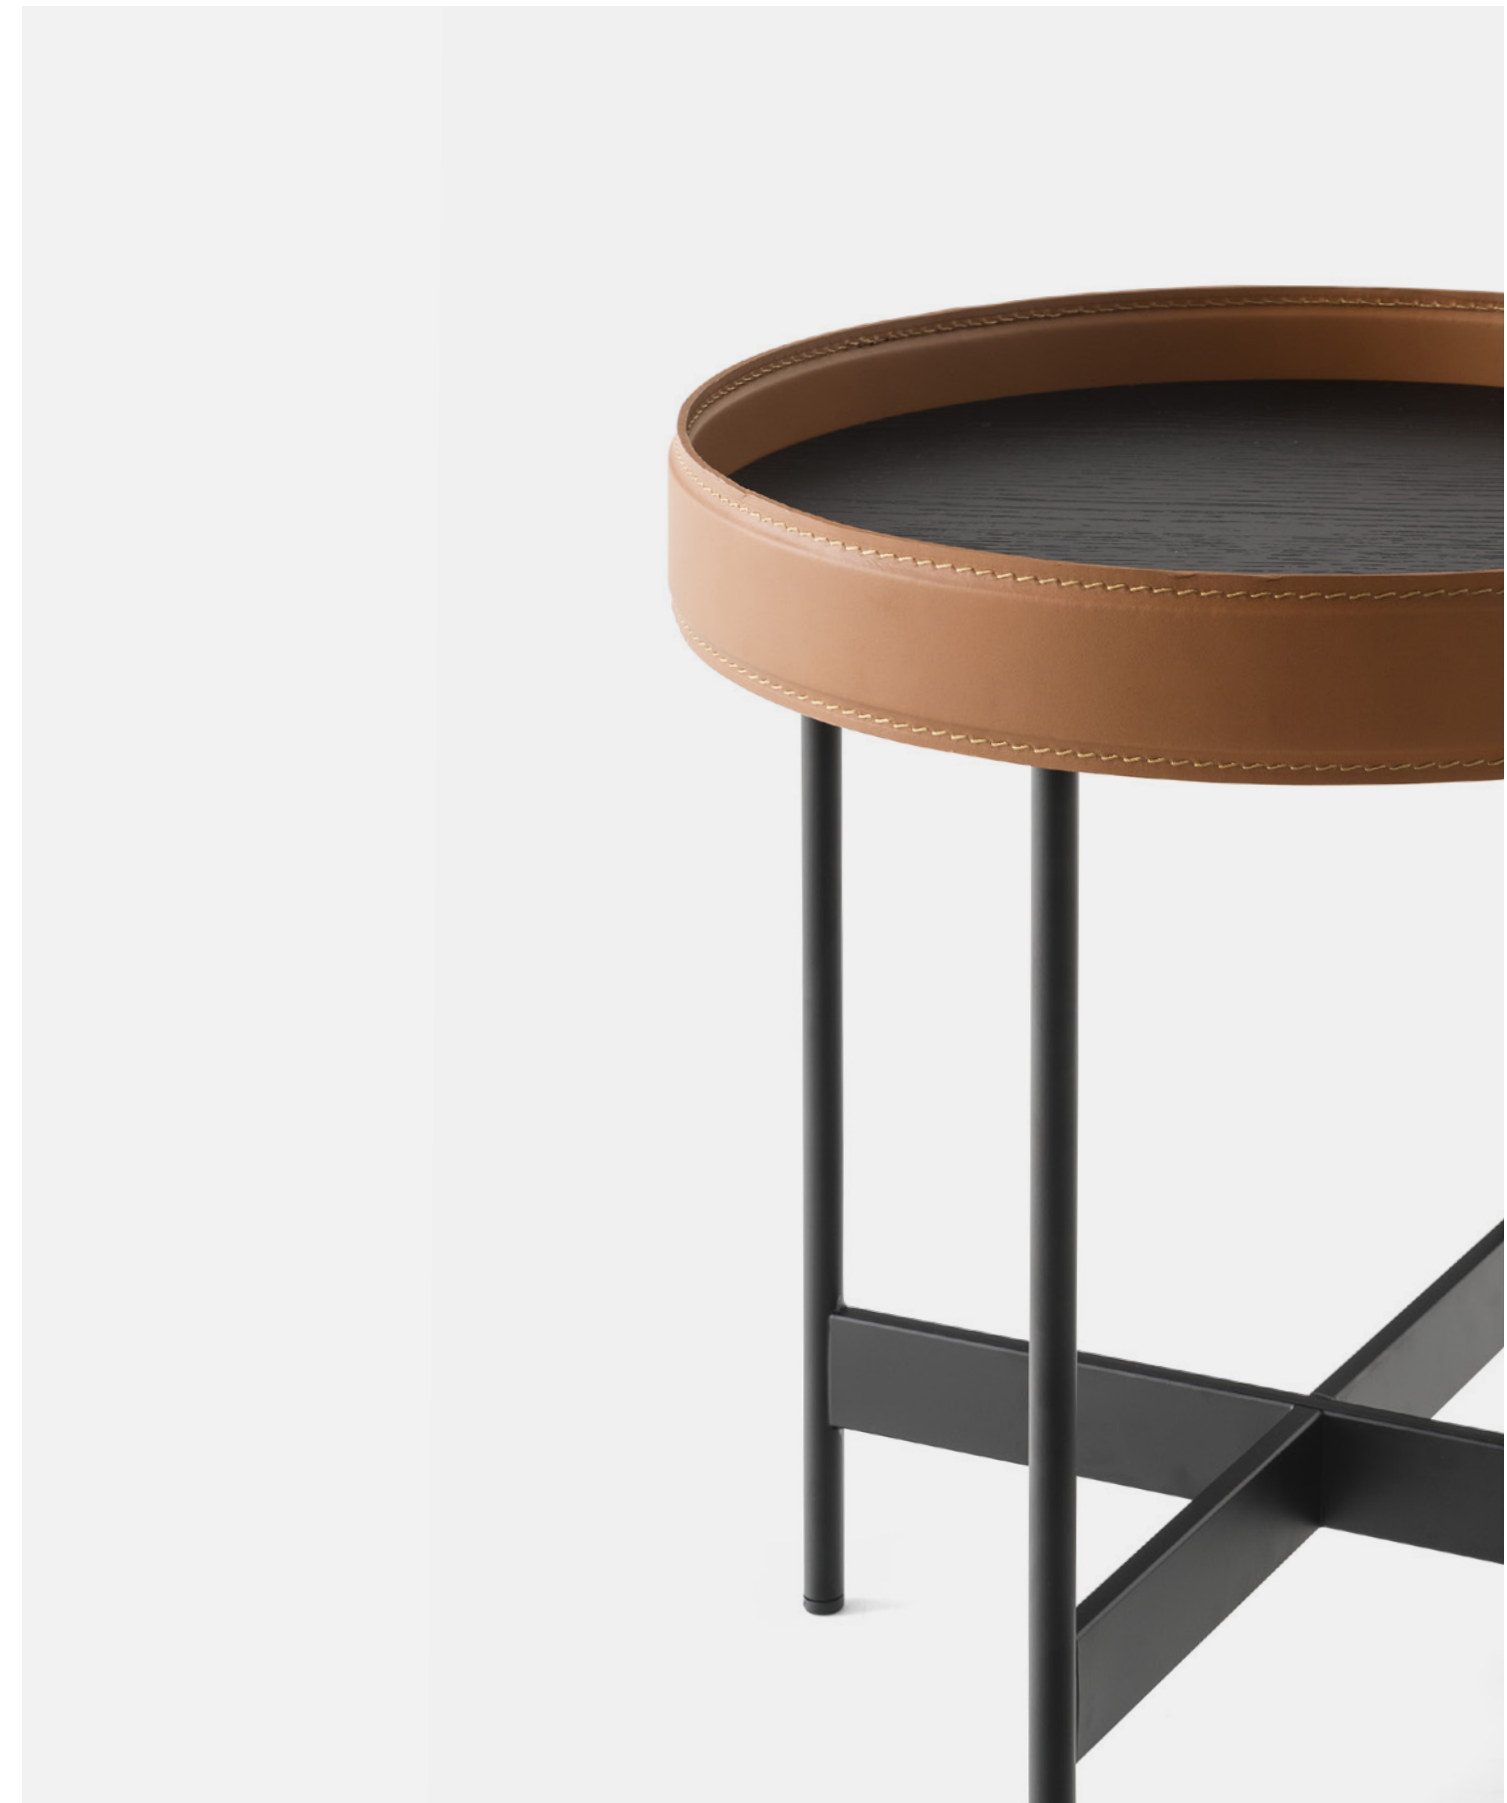

Arena è una collezione di tavolini dove estetica e funzionalità trovano una perfetta armonia. L'esile struttura in metallo verniciato del tavolino accoglie un vassoio in legno e cuoio rigenerato, che si trasforma in un elegante accessorio di servizio durante le occasioni conviviali.

Arena is a collection of coffee tables where look and functionality find perfect harmony. The slender painted metal frame of the coffee table accommodates a wooden and regenerated leather tray, which transforms into an elegant serving accessory during convivial occasions.

Arena

design by Radice /Orlandini