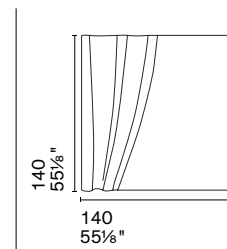

CS5146-M

Nota Per le combinazioni disponibili consultare il listino prezzi. / **Note** Please check all available combinations in the price list.