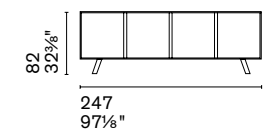

CS6053-3
CS6053-3 C