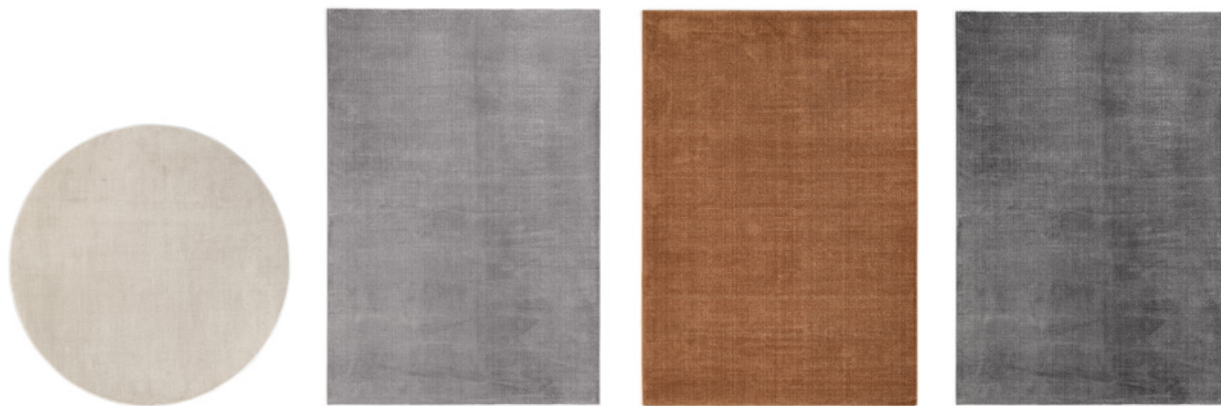

Madison è un tappeto dallo stile classico realizzato con telaio industriale. Declinato in quattro tonalità neutre ed eleganti, è un prodotto sostenibile perché realizzato in poliestere riciclato. Essenziale e confortevole, è un complemento capace di rendere più accogliente qualsiasi stanza della casa.

Madison is a rug with a traditional style made with an industrial loom. Available in four neutral and elegant tones, it is a sustainable product because it is made from recycled polyester. Minimalist and comfortable, it is a complement that can make any room in the house cozier.

Madison

CS7266-A 160×230 cm - 63"×90⁵/₈"
CS7266-B 200×290 cm - 78³/₄"×114¹/₈"
CS7266-C Ø240 cm - Ø94¹/₂"

Nota Per le combinazioni disponibili consultare il listino prezzi. /**Note** Please check all available combinations in the price list.