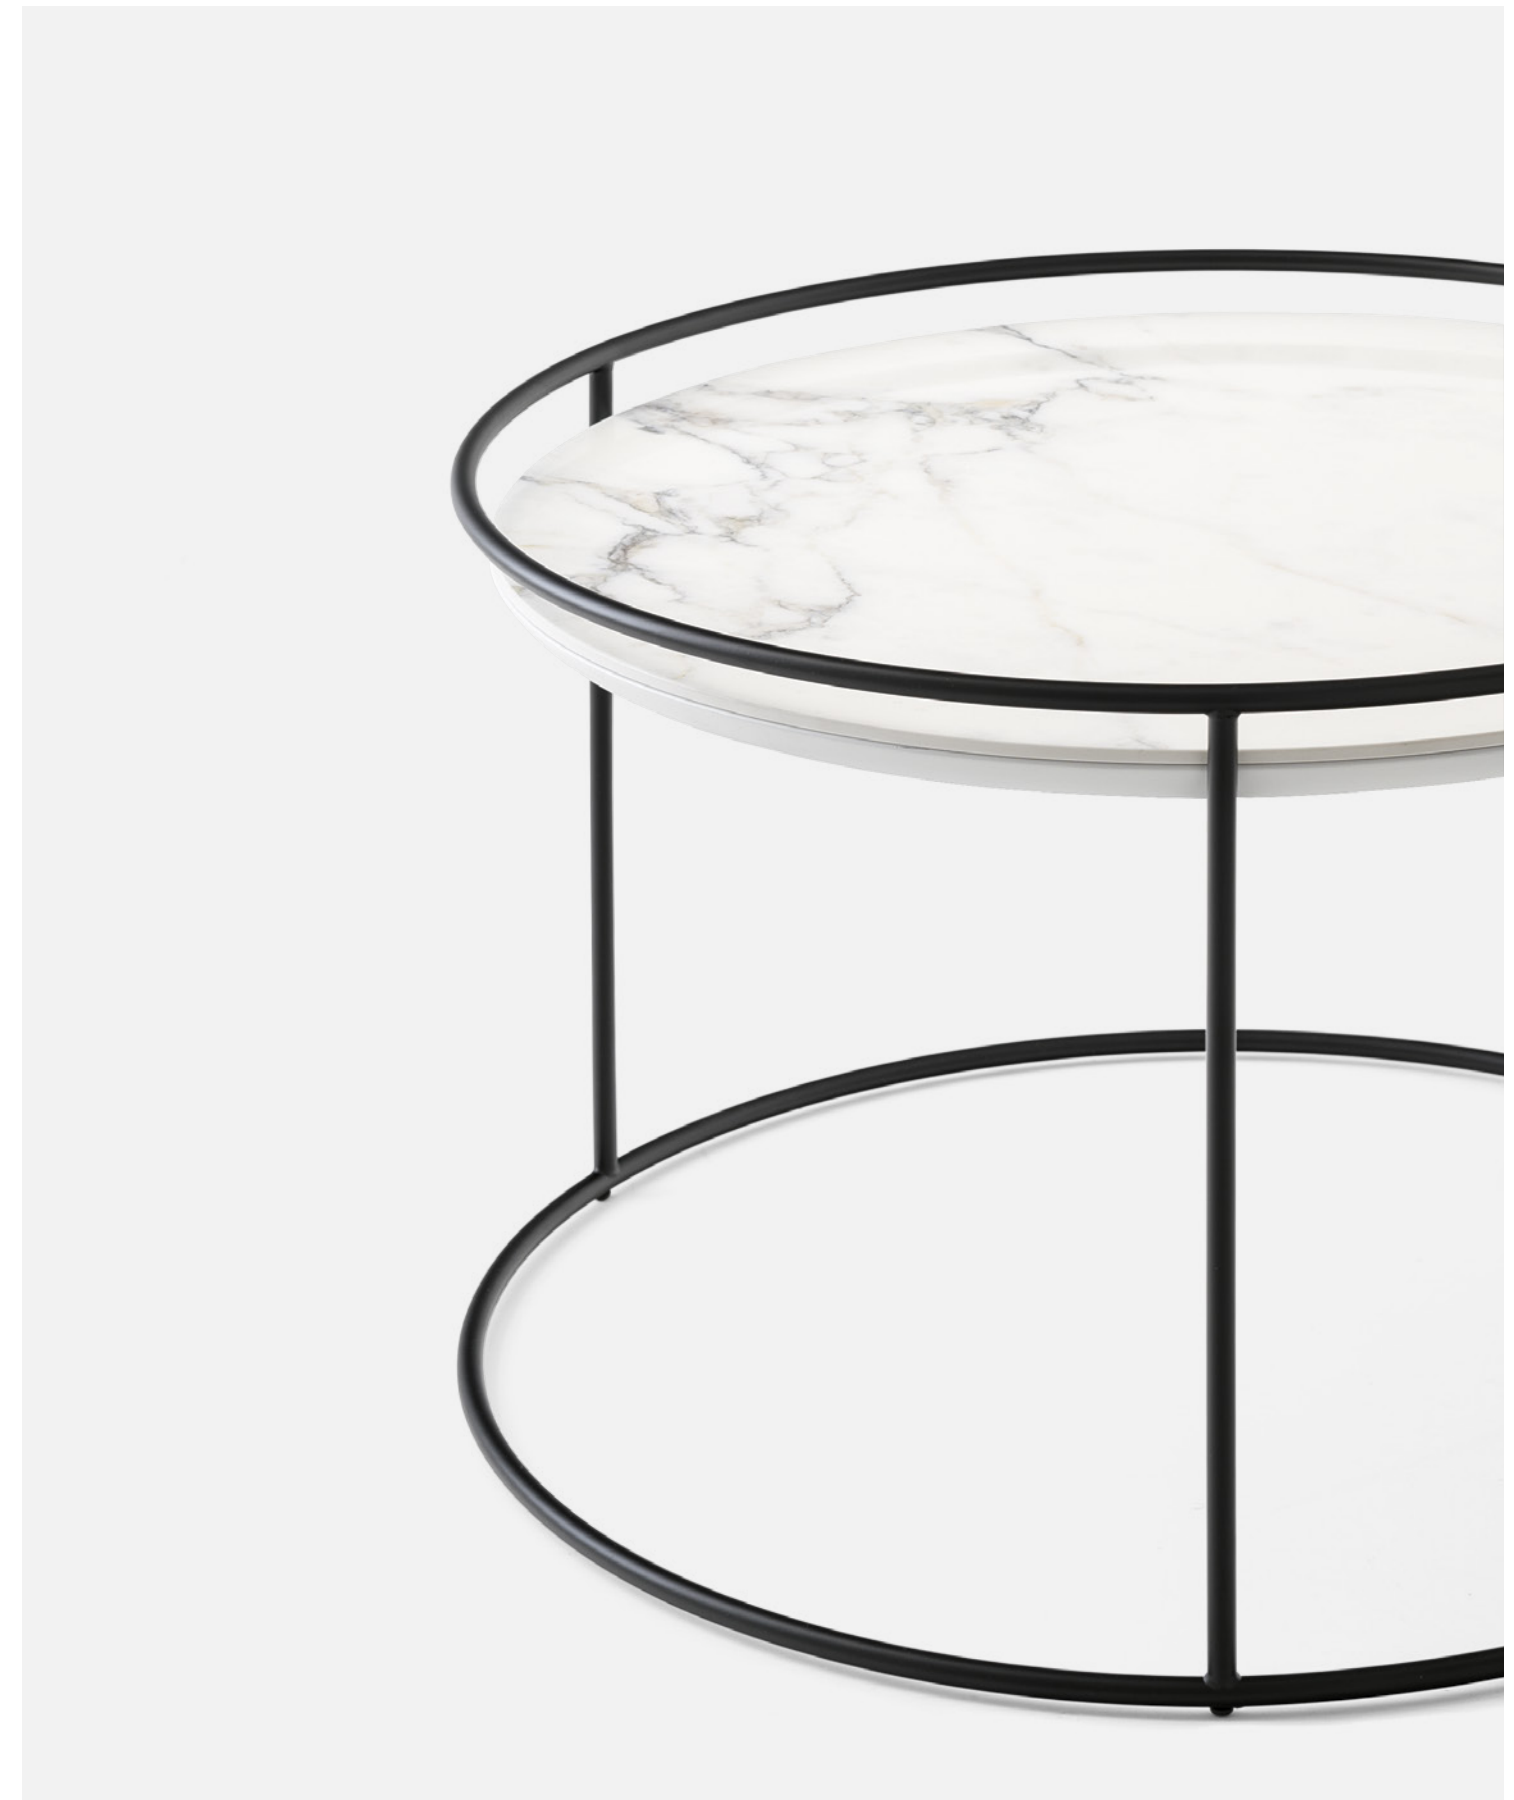

Like the stools, Atollo coffee tables too are characterized by a metal rod frame, supporting a wooden or ceramic top with a raised perimeter edge. Lightweight and versatile, they can be placed next to sofas and armchairs or used as bedside tables in the night area.

Atollo

CS5098-P

CS5098-M

CS5098-G

CS5130

Atollo Tavolino / Coffee table CS5098-P-M-G P15 / P18C

Atollo Console / Console CS5130 P15 / P2C-P15L

Atollo Tavolino / Coffee table CS5098-G P175 / P18C