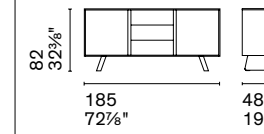

CS6053-2

Nota Per le combinazioni disponibili consultare il listino prezzi. /**Note** Please check all available combinations in the price list.