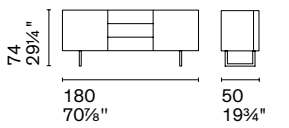

CS6017-5A
CS6017-5A MTO