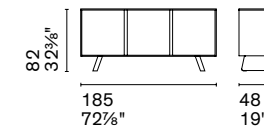

CS6053-1 C

Nota Per le combinazioni disponibili consultare il listino prezzi. /**Note** Please check all available combinations in the price list.