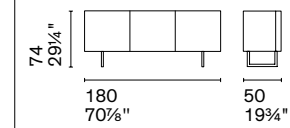

CS6017-4A
CS6017-4A MTO