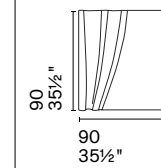

CS5146-P

Nota Per le combinazioni disponibili consultare il listino prezzi. / **Note** Please check all available combinations in the price list.