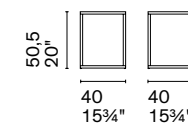

CS5119-OP

Nota Per le combinazioni disponibili consultare il listino prezzi. / **Note** Please check all available combinations in the price list.