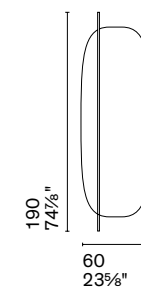

Vanity Specchio /Mirror CS5111-PP15 / GMR
Vanity Specchio /Mirror CS5111-G P175 / GMB

CS5111-G

Nota Per le combinazioni disponibili consultare il listino prezzi. /**Note** Please check all available combinations in the price list.

Specchio da fissare al muro in orizzontale o verticale. /Mirror to be fitted horizontally or vertically to the wall.