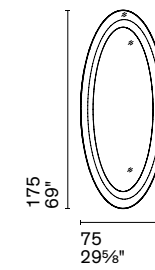

Surface
Quadrotta
Horizon

Specchio / Mirror
Poltrona / Lounge chair
Credenza / Sideboard

CS5132-G GMB
CS3409 P175 / L3A
CS6017-4B C P15-P175 / P67W/ P14C

CS5132-G

Nota Per le combinazioni disponibili consultare il listino prezzi. / **Note** Please check all available combinations in the price list.

Specchio da fissare al muro in orizzontale o verticale. / Mirror to be fitted horizontally or vertically to the wall.