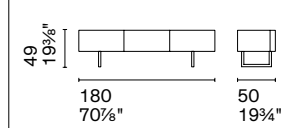

CS6017-3A
CS6017-3A MTO