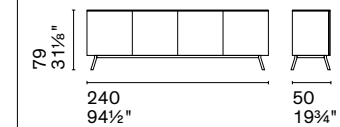

CS6096-2C
CS6096-2C MTO
CS6096-2CL
CS6096-2CL MTO