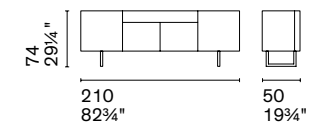

Horizon Porta TV /Entertainment unit CS6017-3B P94 / GEW / P15

CS6017-1A
CS6017-1A MTO